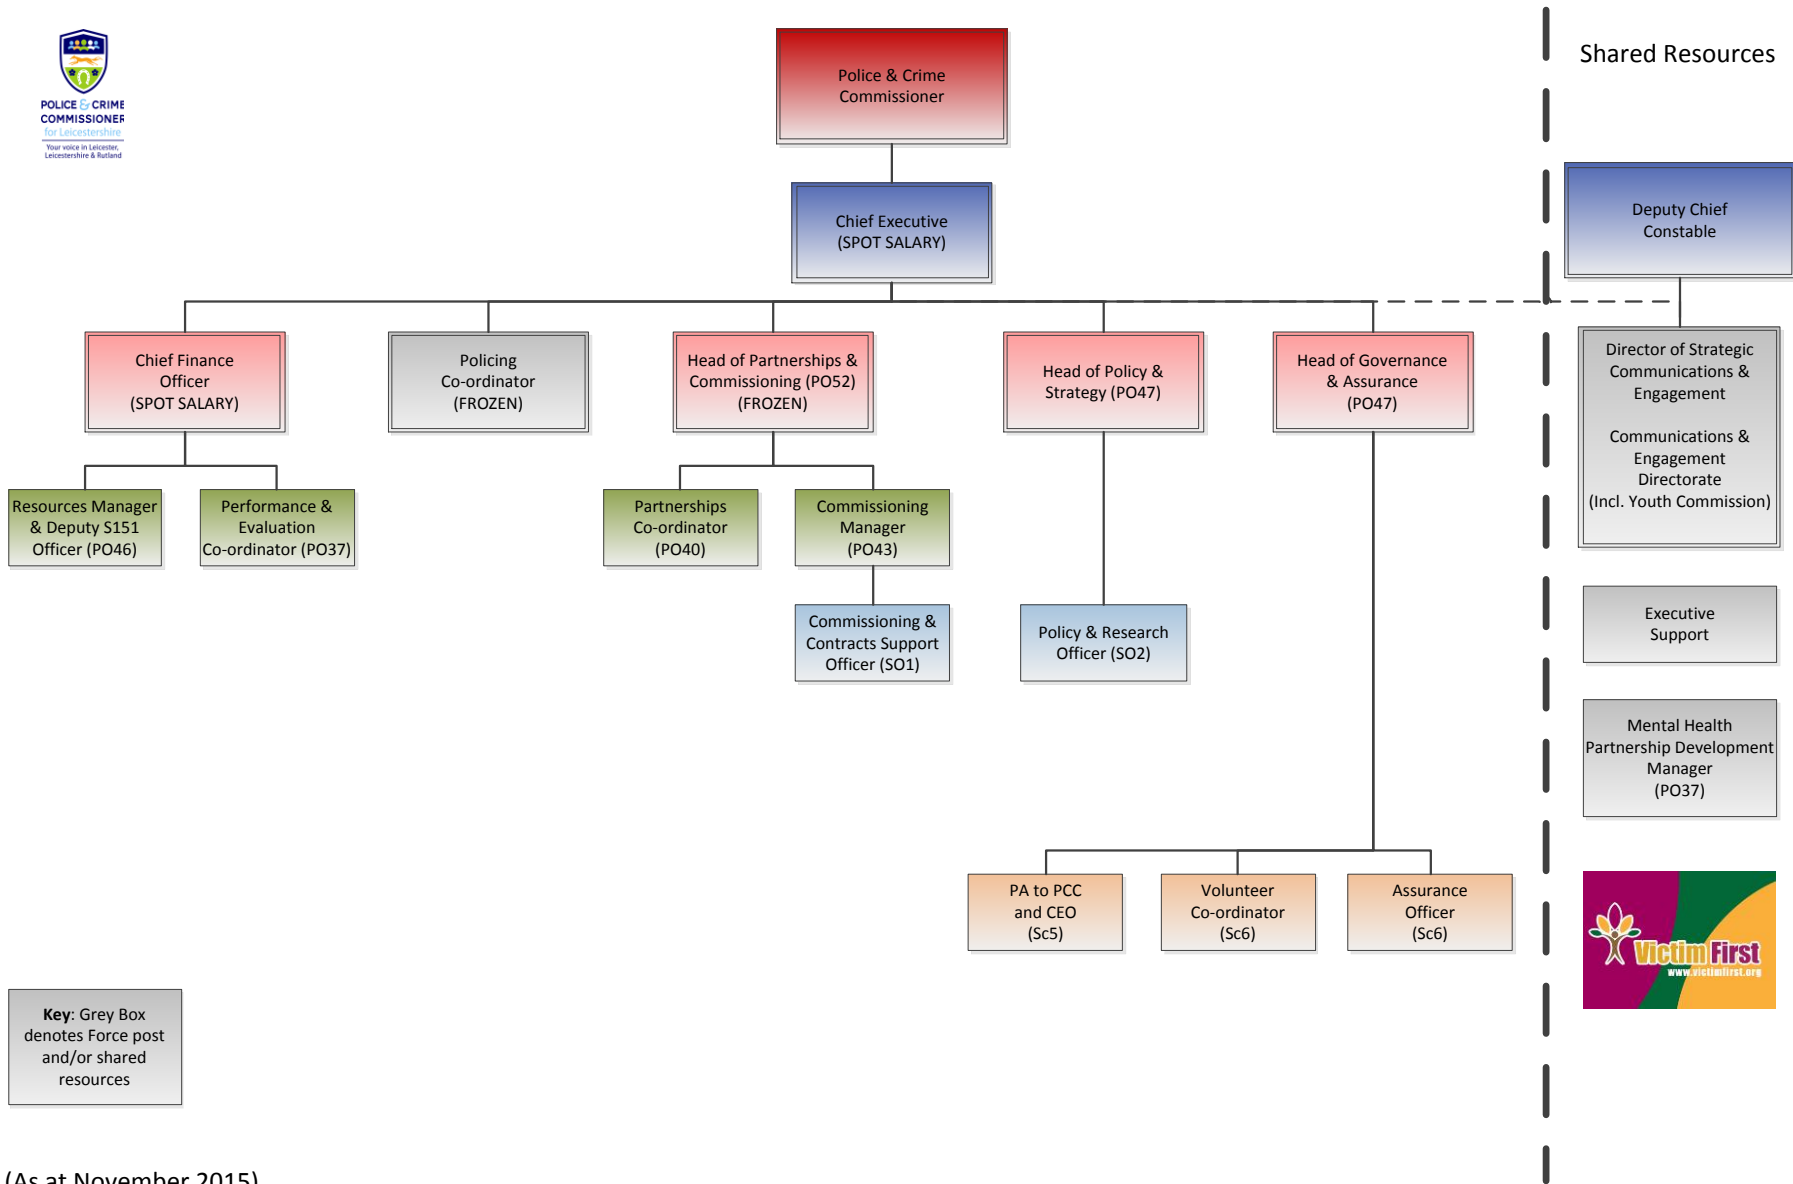

APPENDIX - OPCC STRUCTURE

Key: Grey Box denotes Force post and/or shared resources

(As at November 2015)